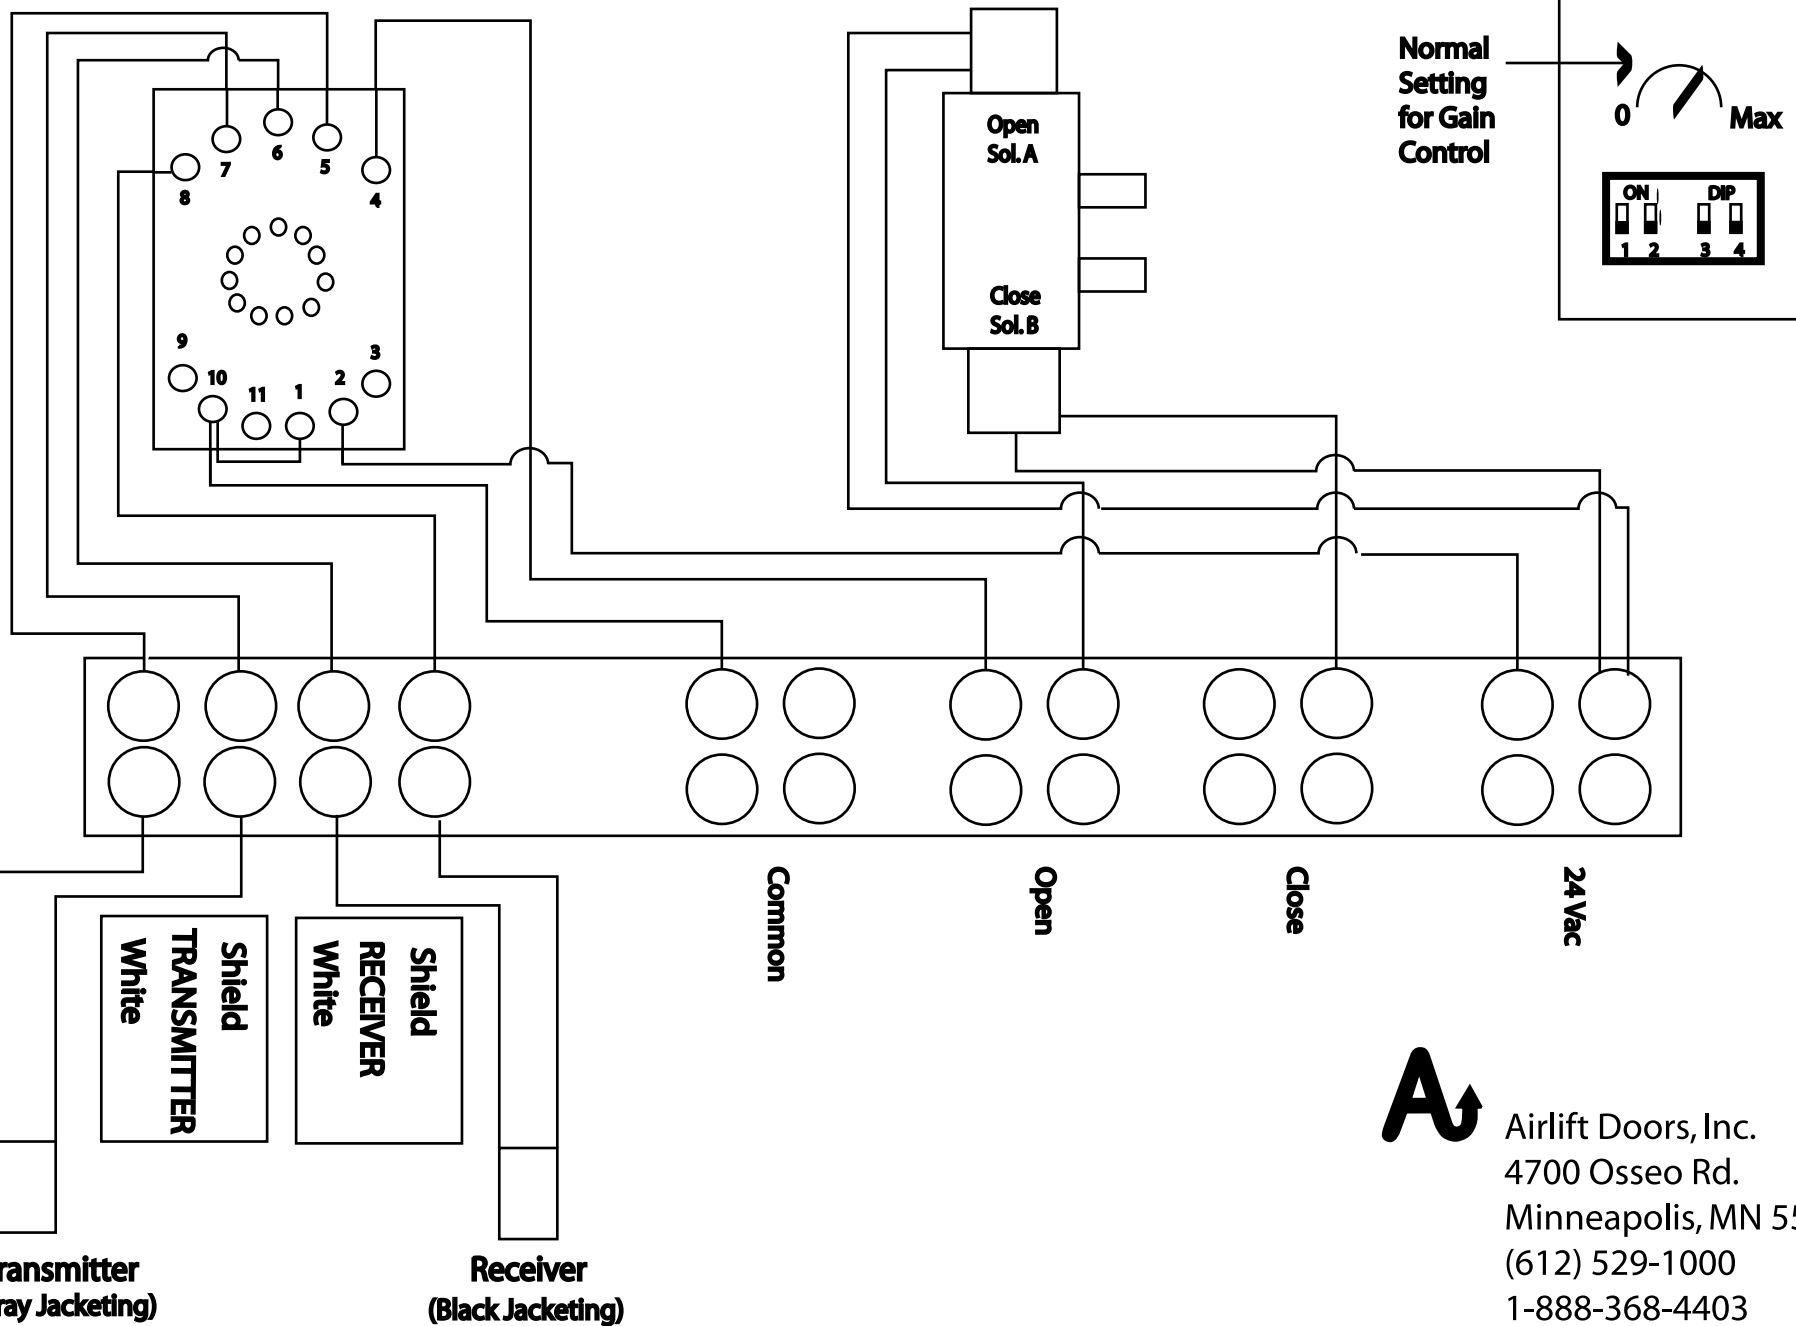

Wiring Diagram for Carlo Gavazzi Eyes in a Standard Airlift Control Box

Carlo Gavazzi Amplifier

Airlift Doors, Inc.
 4700 Osseo Rd.
 Minneapolis, MN 55430
 (612) 529-1000
 1-888-368-4403