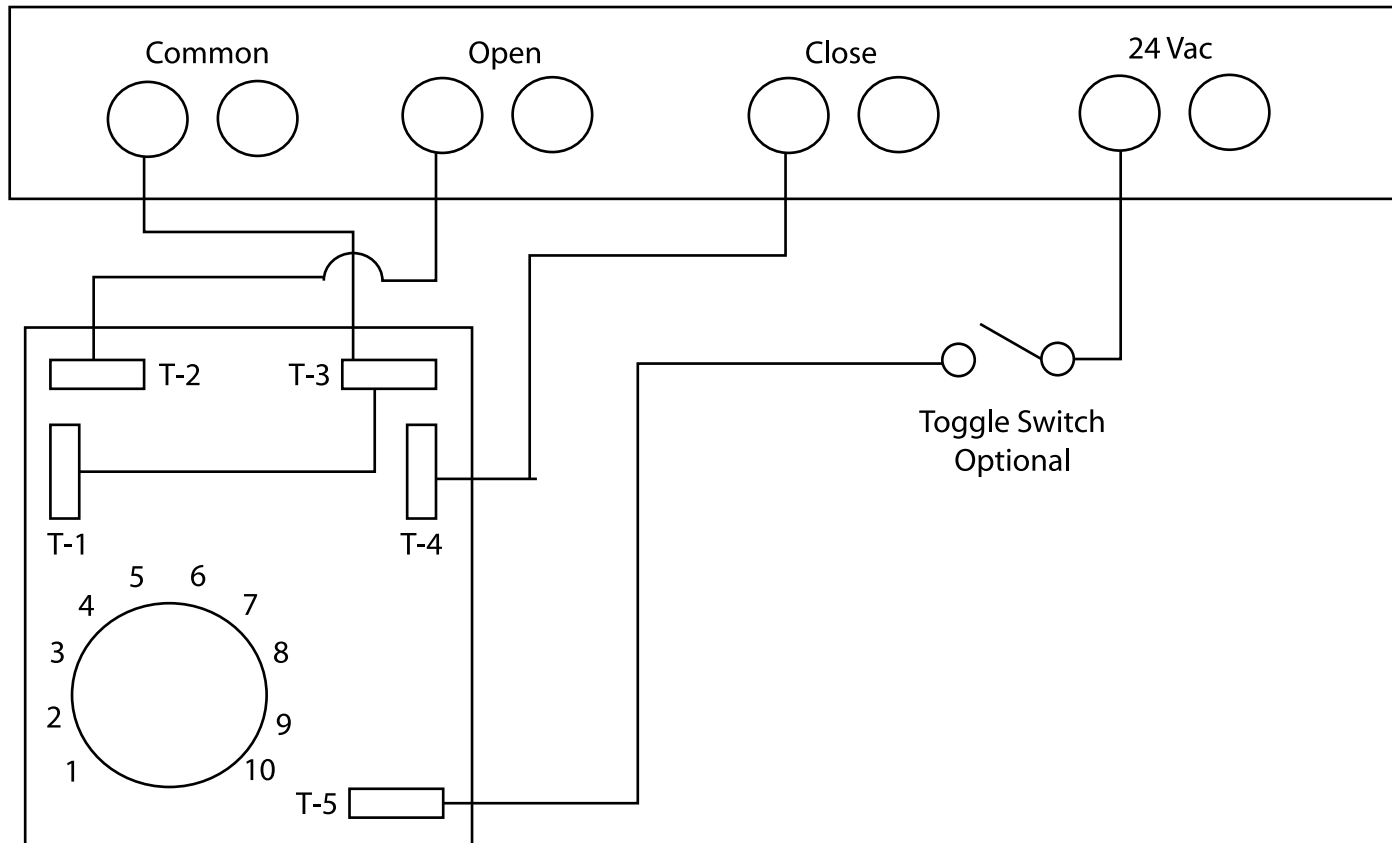

Infitec Timer Wiring Diagram

Standard Airlift Control Box

Airlift Doors, Inc.
4700 Osseo Road
Mpls., MN 55430-3710
612-529-1000