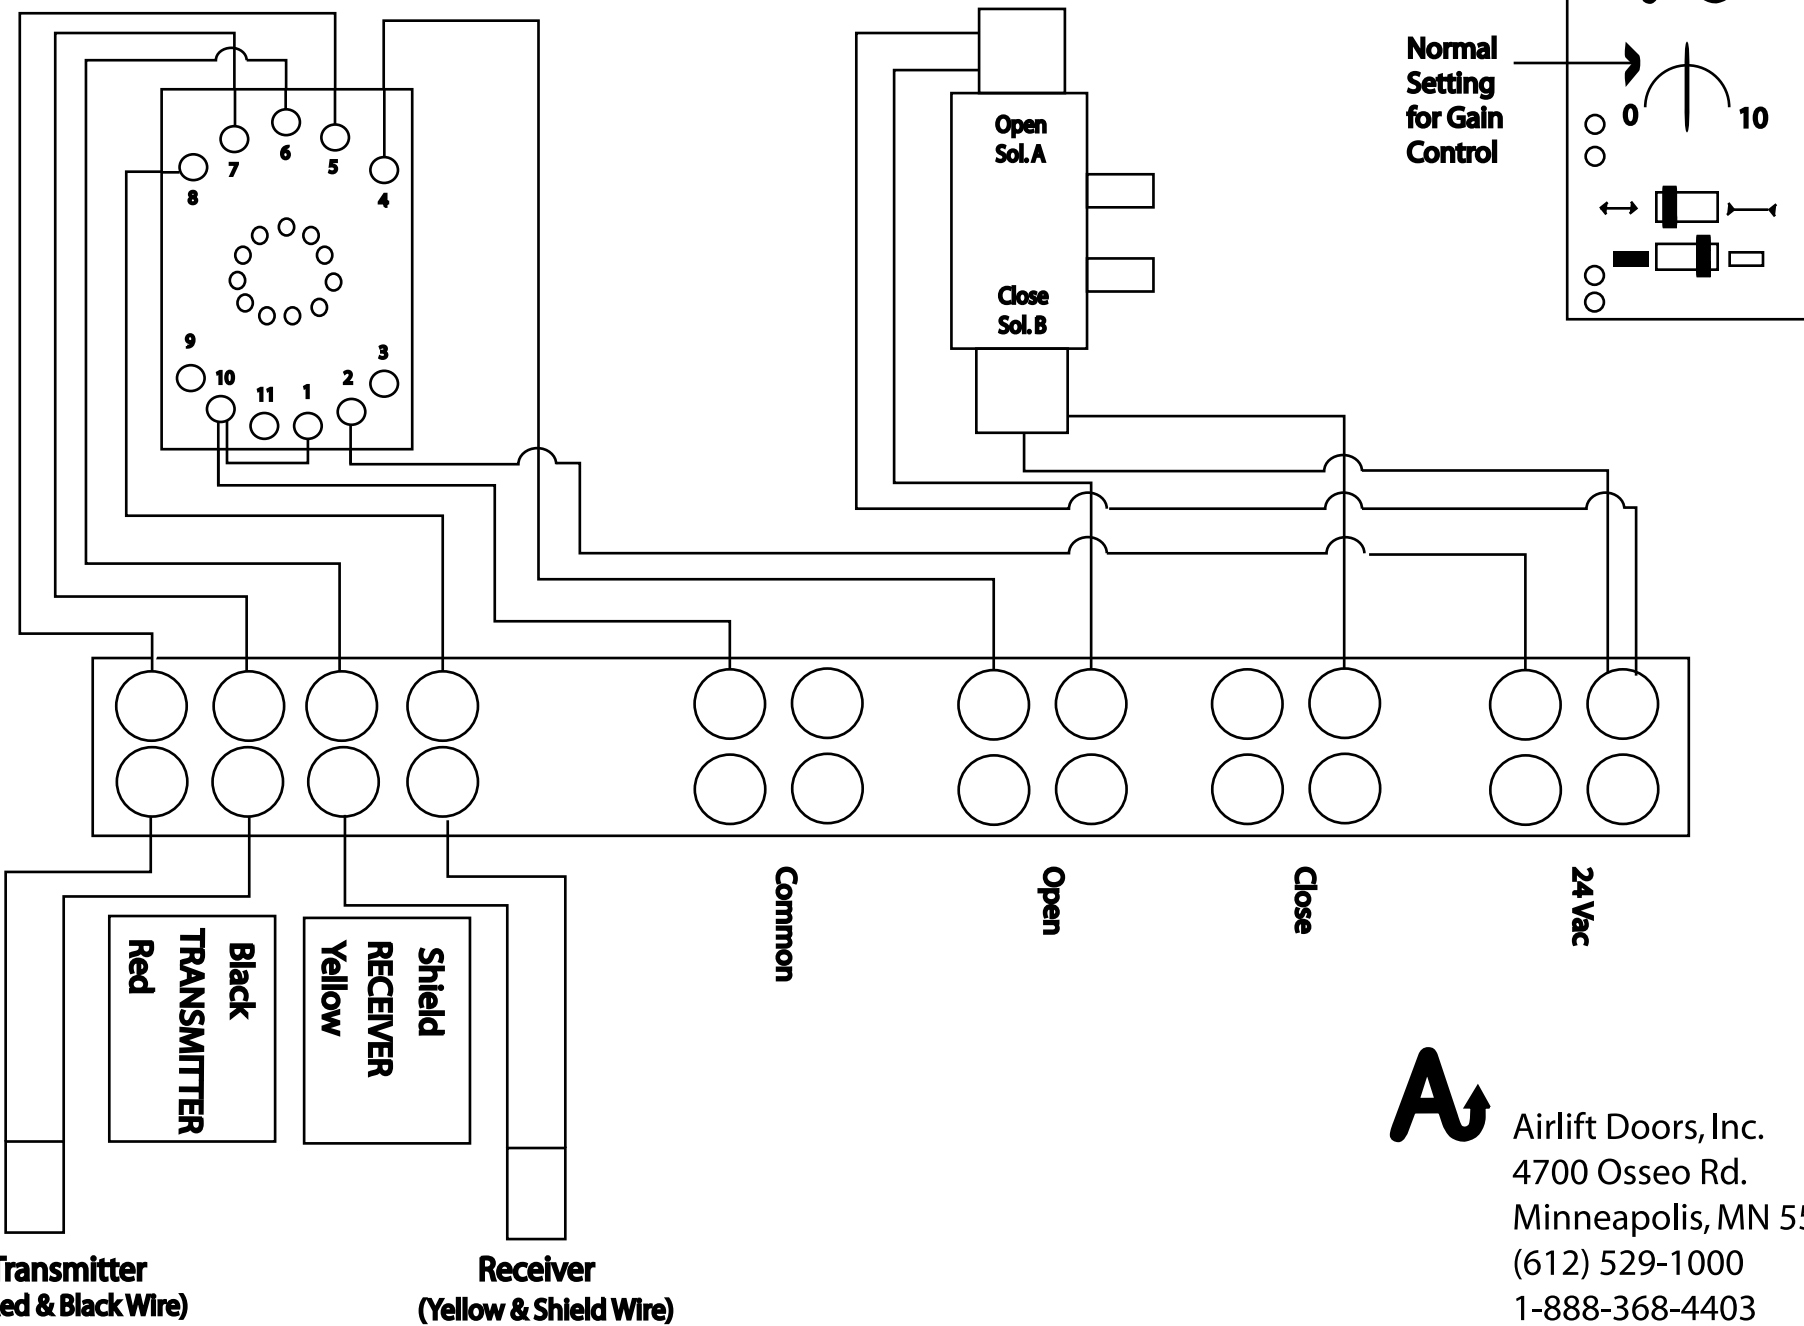

Wiring Diagram for Telco Eyes in a Standard Airlift Control Box

Airlift Doors, Inc.
 4700 Osseo Rd.
 Minneapolis, MN 55430
 (612) 529-1000
 1-888-368-4403