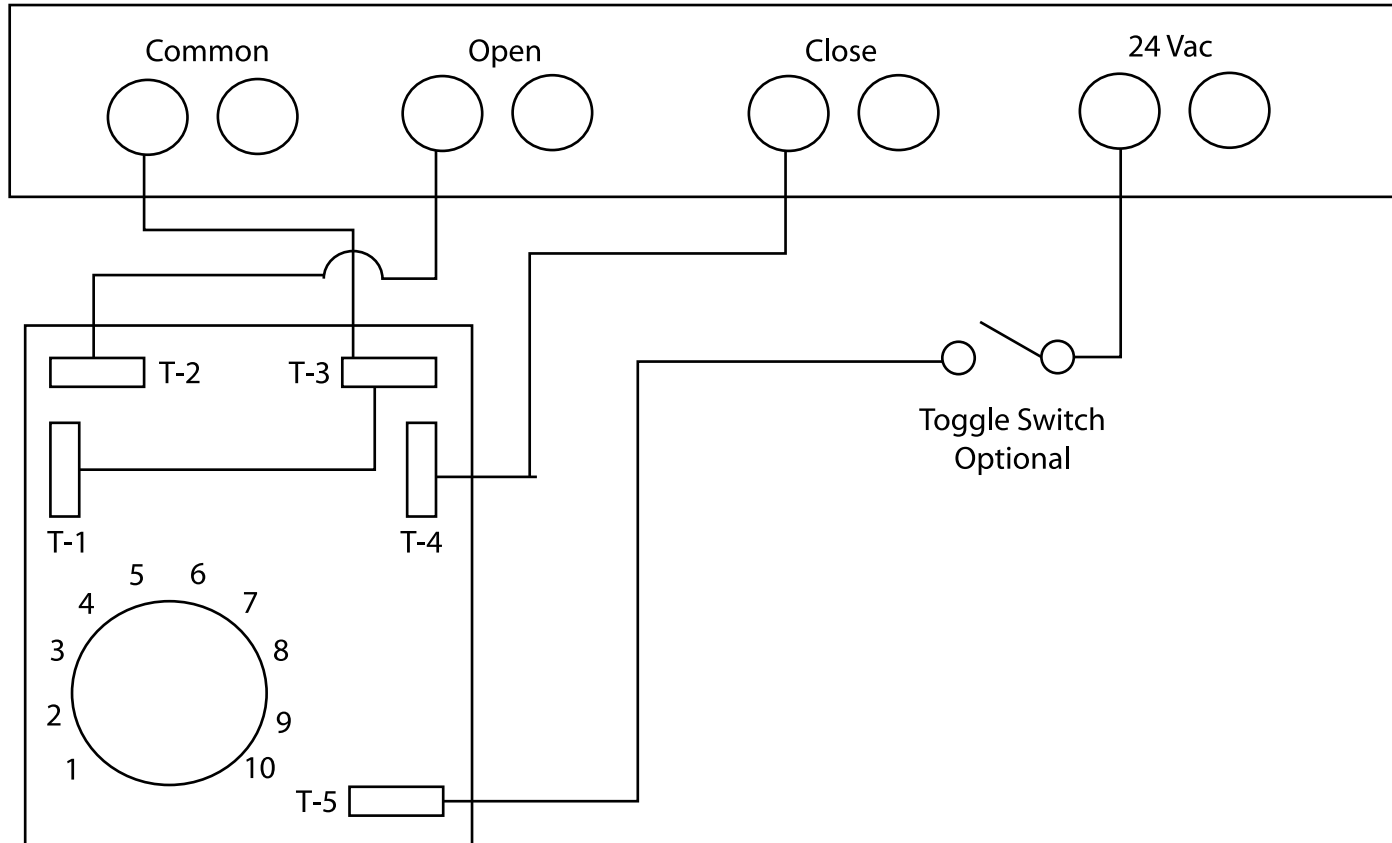

Infitec Timer Wiring Diagram

Standard Airlift Control Box

Airlift Doors, Inc.
4700 Osseo Road
Mpls., MN 55430-3710
612-529-1000