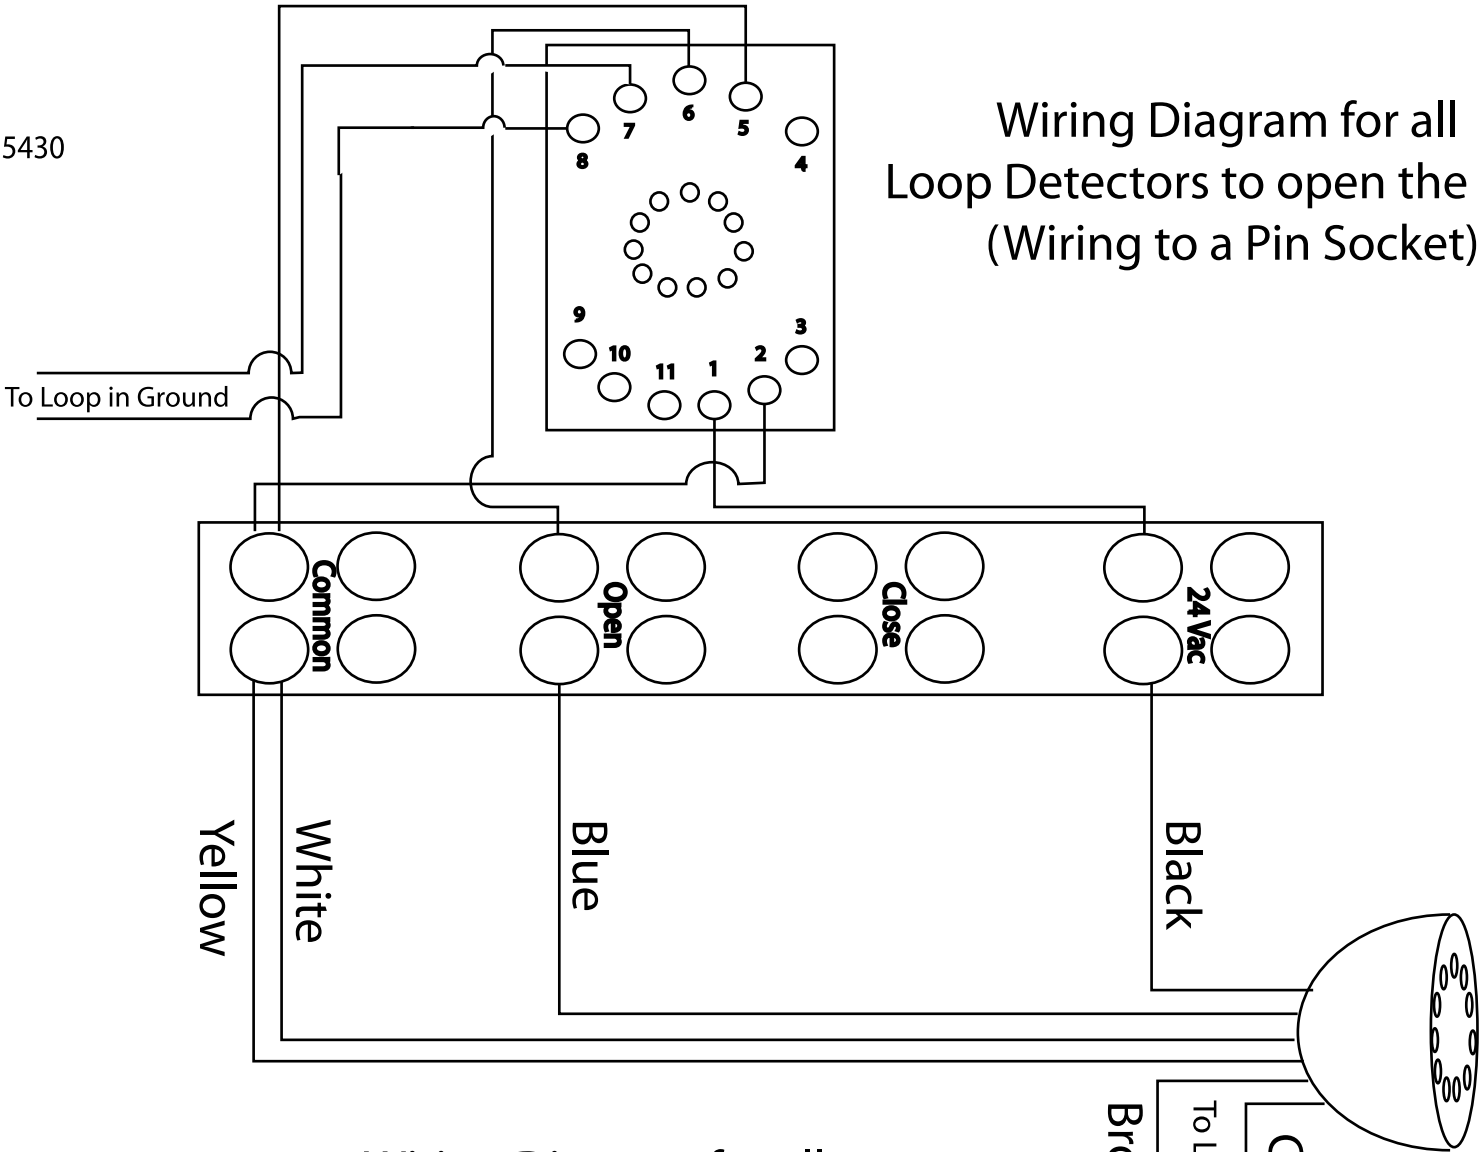

Airlift Doors, Inc.
 4700 Osseo Rd.
 Minneapolis, MN 55430
 (612) 529-1000
 1-888-368-4403

Wiring Diagram for all Loop Detectors to open the door (Wiring to a Pin Socket)

Wiring Diagram for all Loop Detectors to open the door (Wiring from a Wiring Harness)