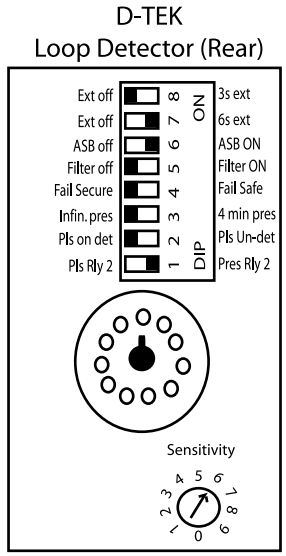

Airlift Doors, Inc.
 4700 Osseo Rd.
 Minneapolis, MN 55430
 (612) 529-1000
 1-888-368-4403

Wiring Diagram for all Loop Detectors to open the door (Wiring to a Pin Socket)

Wiring Diagram for all Loop Detectors to open the door (Wiring from a Wiring Harness)