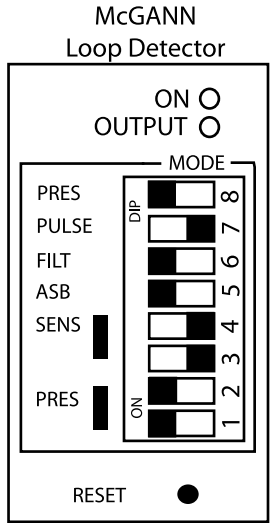

Airlift Doors, Inc.
 4700 Osseo Rd.
 Minneapolis, MN 55430
 (612) 529-1000
 1-888-368-4403

Wiring Diagram for all Loop Detectors to open the door (Wiring to a Pin Socket)

Wiring Diagram for all Loop Detectors to open the door (Wiring from a Wiring Harness)